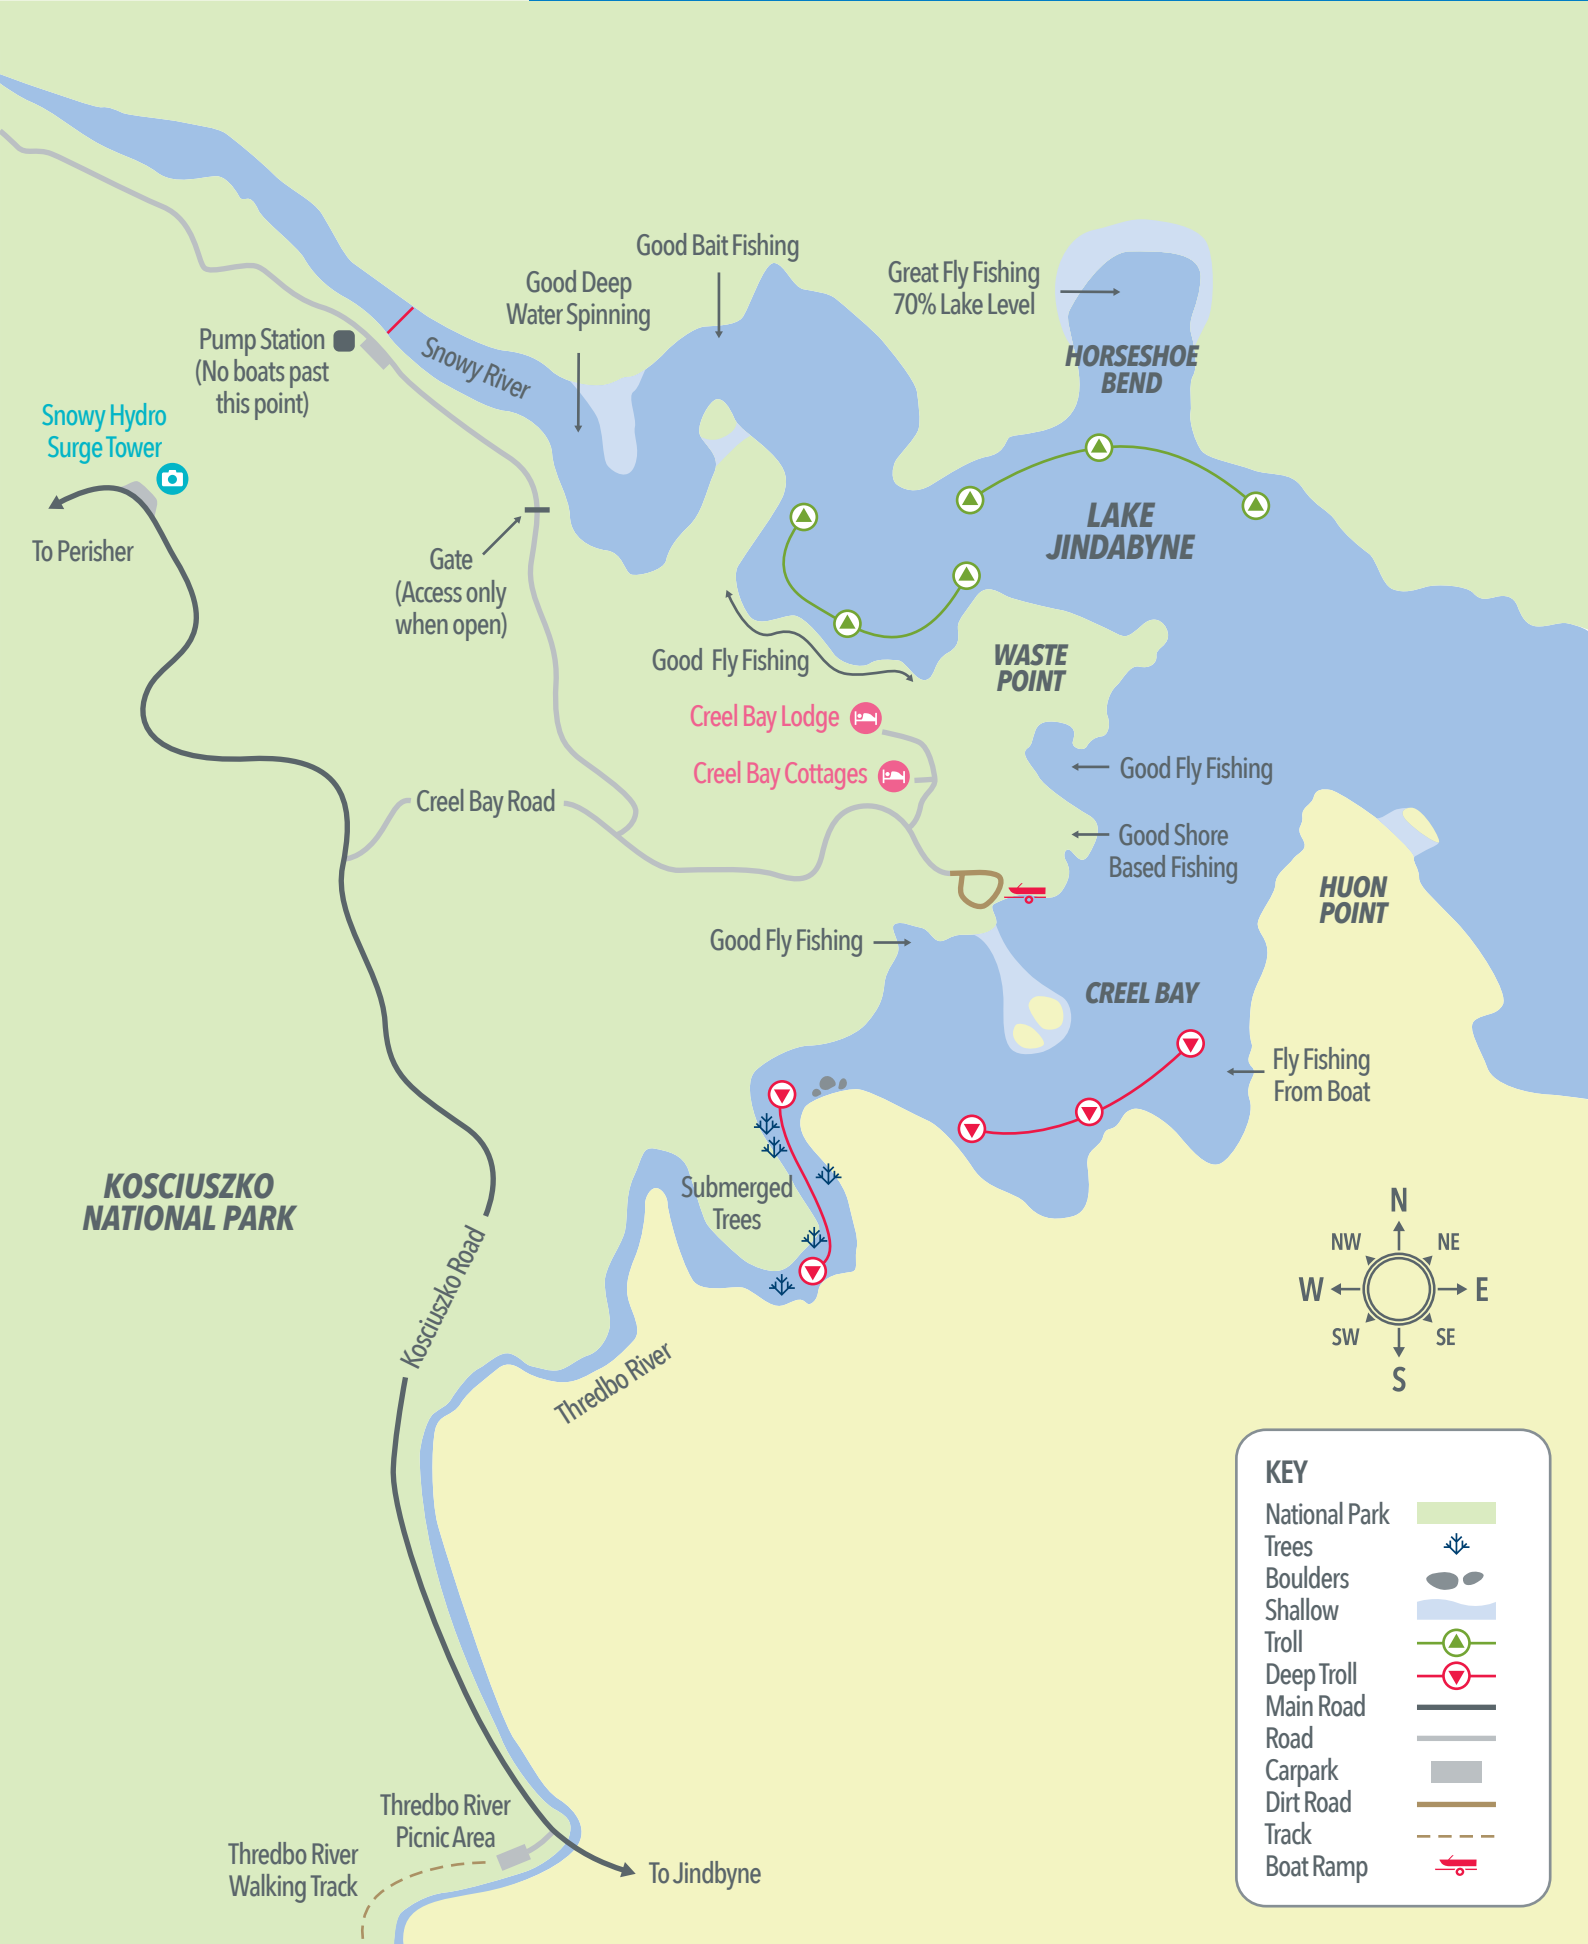

CREEL BAY & SNOWY RIVER

KEY	
National Park	
Trees	
Boulders	
Shallow	
Troll	
Deep Troll	
Main Road	
Road	
Carpark	
Dirt Road	
Track	
Boat Ramp	